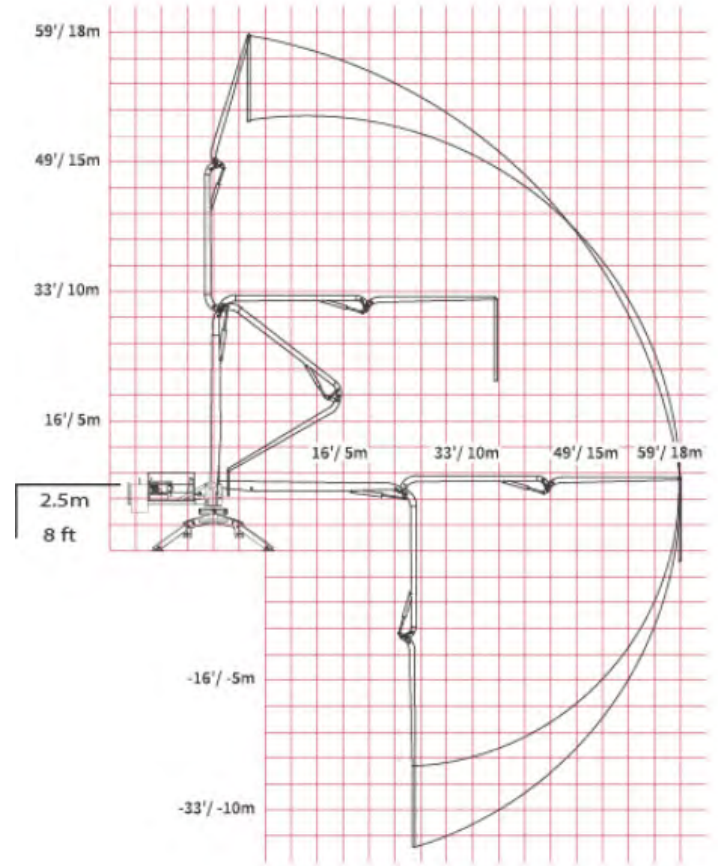

# Spider Placing Booms

## Model Overview

- Vertical reach 59' (18m)
- Horizontal reach 52' (16m)
- Max. Depth Reach 32' 8" (10m)
- Unfolding Height 13' (4m)